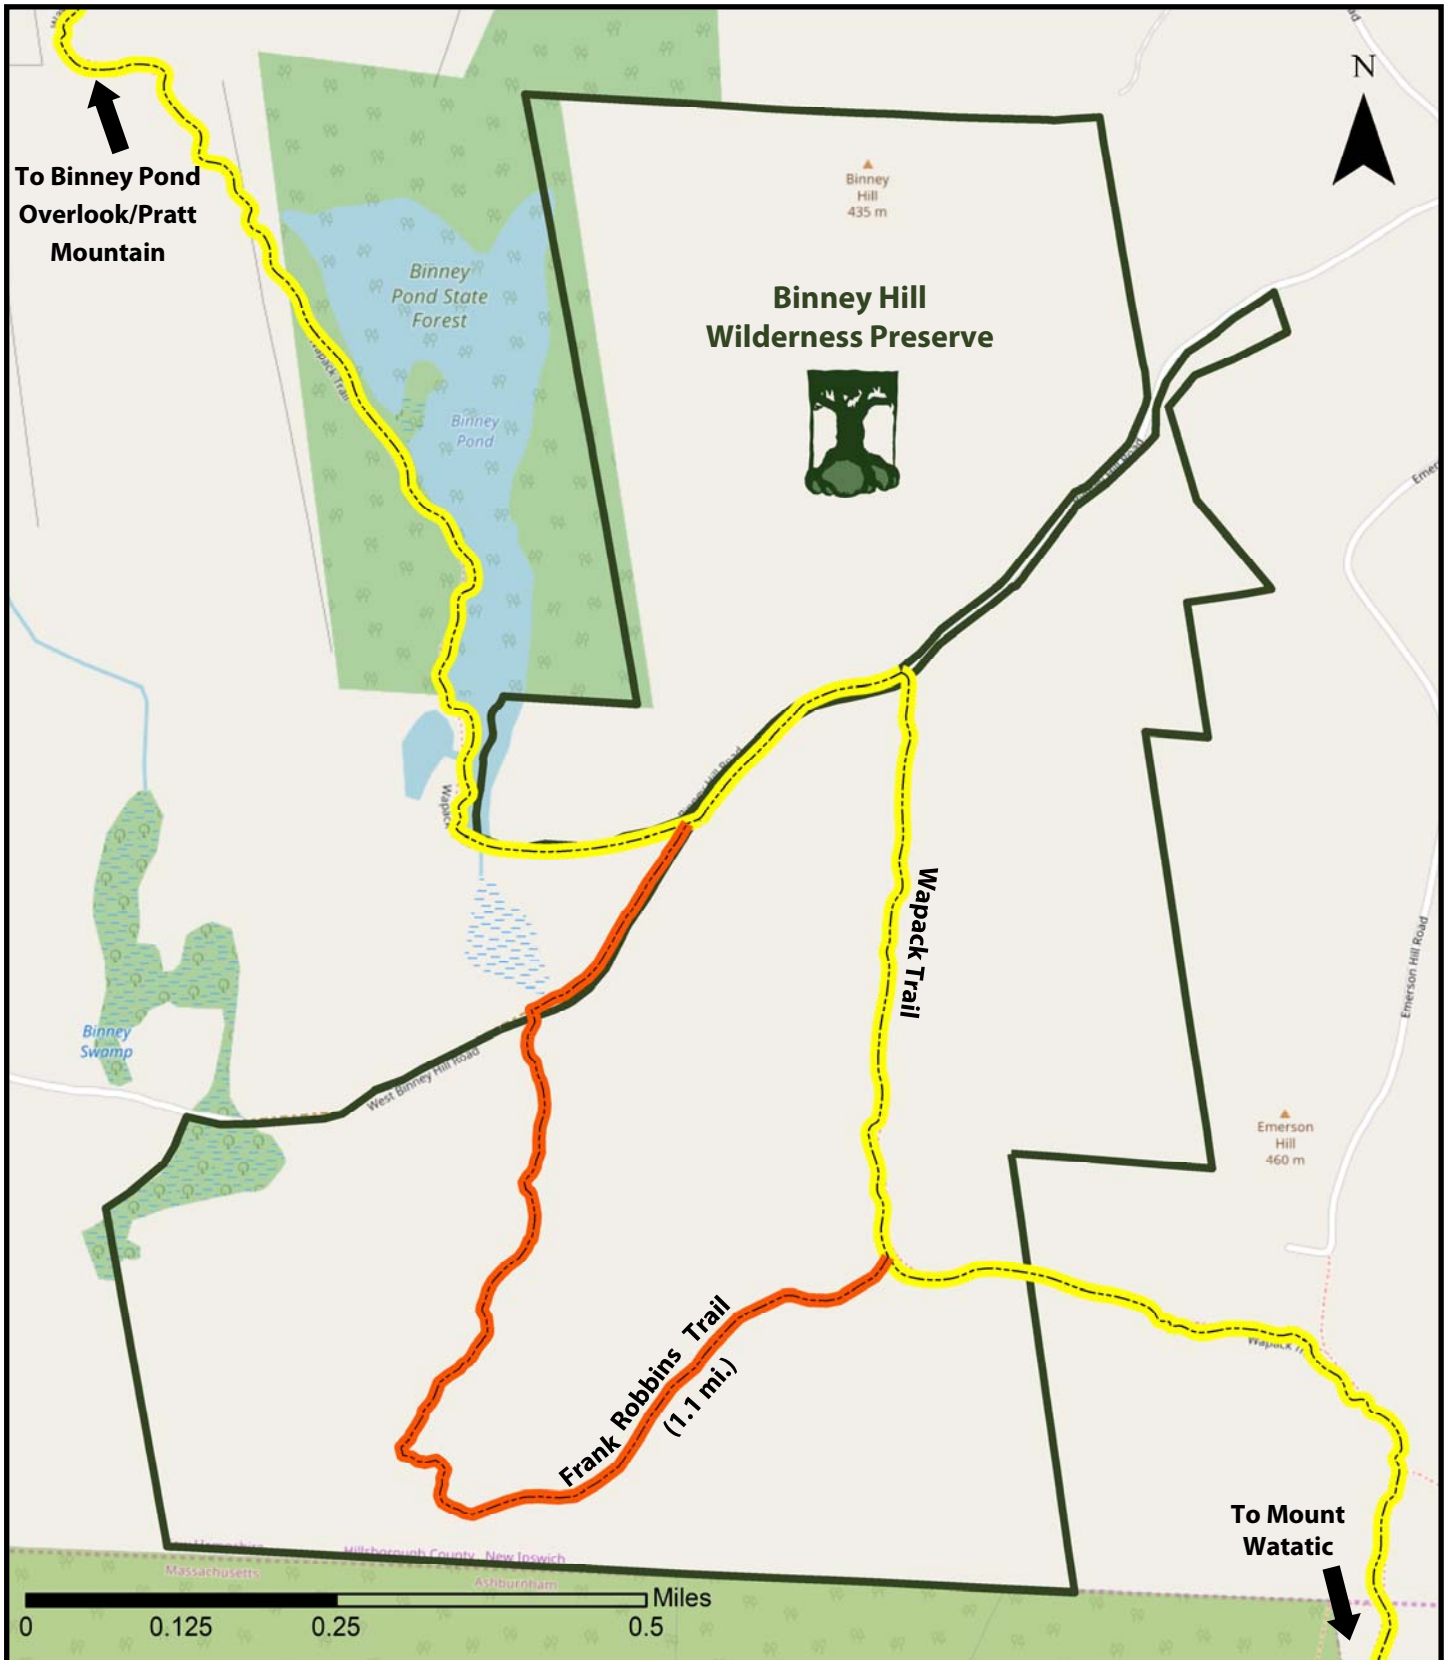

Frank Robbins Trail

The Frank Robbins Trail was created as part of a partnership between Northeast Wilderness Trust and Friends of the Wapack. For more information or to donate please visit their websites: